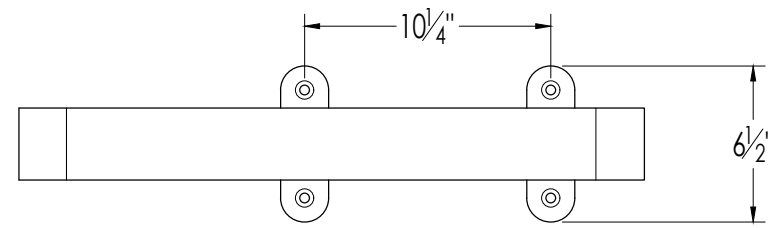

PRODUCT SPECIFICATIONS

ALL ALUMINUM FRAME CONSTRUCTION

POWDER COAT COLOR: _____

MOUNTING TYPE:

- ☐ SURFACE MOUNTED
- ☐ RISER MOUNT
- ☐ EMBEDDED

PRODUCT SHIPS FULLY ASSEMBLED

MOUNTING HARDWARE NOT INCLUDED

SEE INSTALLATION SHEET FOR ADDITIONAL INFORMATION

site pieces

PRODUCT: MONOLINE DUO BIKE RACK - 18" BASE
PRODUCT #: ML-DUO-18

SIZE: 36" X 26" X 3"
APPROXIMATE WEIGHT: 10 LBS
SCALE: 1-1/2"=1'0"

CREATION DATE: 2022-02-24
UPDATED: 3/13/2024

SHEET: 1/1