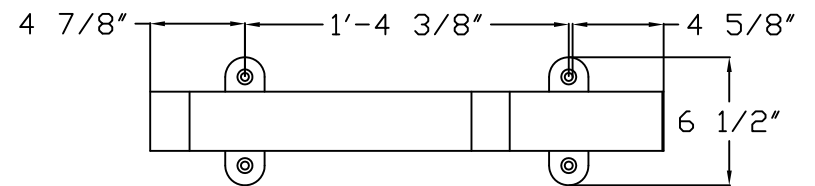

GENERAL NOTES: NOT DRAWN TO SCALE ~ CRITICAL DIMENSIONS

ALL DIMENSIONS ARE NOMINAL. ANY AND ALL INFORMATION ON THIS DRAWING IS PROPRIETARY AND BELONGS TO SITE PIECES, LLC. THIS DRAWING MAY NOT BE ALTERED WITHOUT PERMISSION FROM SITE PIECES, LLC. 3000 LAWRENCE ST. #57 DENVER, CO 80205

PRODUCT: ML-DUO26
DESCRIPTION: MONOLINE DUO BIKE RACK | 26" BASE

FINISHES: SEE PRODUCT MATERIAL SHEETS
SCALE: NTS

site pieces

SITE PIECES
3000 LAWRENCE STREET #57
DENVER, CO 80205

800.484.0797
www.sitepieces.com
hello@sitepieces.com