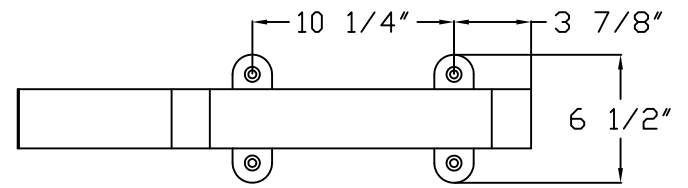

GENERAL NOTES: NOT DRAWN TO SCALE ~ CRITICAL DIMENSIONS

ALL DIMENSIONS ARE NOMINAL. ANY AND ALL INFORMATION ON THIS DRAWING IS PROPRIETARY AND BELONGS TO SITE PIECES, LLC. THIS DRAWING MAY NOT BE ALTERED WITHOUT PERMISSION FROM SITE PIECES, LLC. 3000 LAWRENCE ST. #57 DENVER, CO 80205

PRODUCT: ML-DUO18
DESCRIPTION: MONOLINE DUO BIKE RACK | 18" BASE

FINISHES: SEE PRODUCT MATERIAL SHEETS
SCALE: NTS

SITE PIECES
3000 LAWRENCE STREET #57
DENVER, CO 80205

800.484.0797
www.sitepieces.com
hello@sitepieces.com