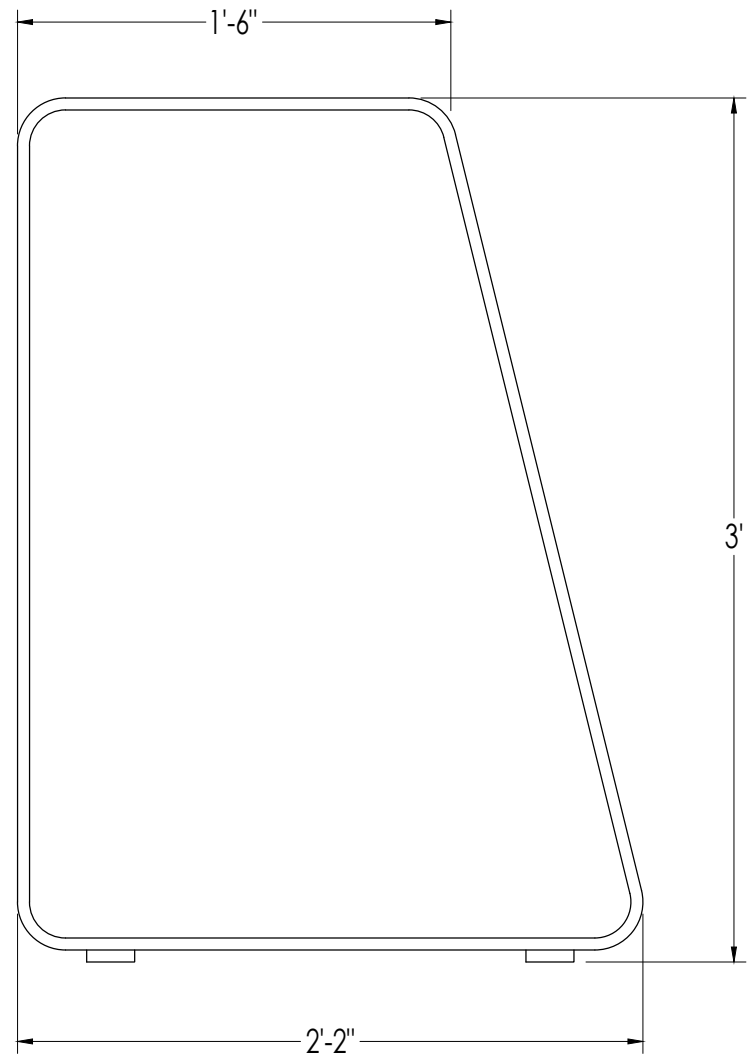

PRODUCT SPECIFICATIONS

ALL ALUMINUM FRAME CONSTRUCTION

POWDER COAT COLOR: _____

MOUNTING TYPE:

- ☐ SURFACE MOUNTED
- ☐ RISER MOUNT
- ☐ EMBEDDED

PRODUCT SHIPS FULLY ASSEMBLED

MOUNTING HARDWARE NOT INCLUDED

SEE INSTALLATION SHEET FOR ADDITIONAL INFORMATION

site pieces

PRODUCT: MONOLINE DUO BIKE RACK - 26" BASE
PRODUCT #: ML-DUO-26

SIZE: 36" X 26" X 3"
APPROXIMATE WEIGHT: 10 LBS
SCALE: 1-1/2"=1'0"

CREATION DATE: 2022-02-24
UPDATED: 3/13/2024

SHEET: 1/1