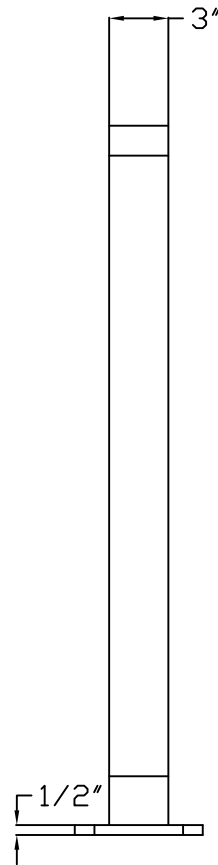

# MONOLINE DUO BIKE RACK

The Duo Bike Rack, with its mirrored forms, provides designers the opportunity to mix things up and create their own sequence of bike racks or use them as a pedestrian barrier to busy streets.

- all aluminum frame construction
- powder coated finish
- surface mount + in-ground mount options
- countersunk holes for surface mounting
- two-bike capacity

product:	base length:	width:	height:
ML-DUO26	26"	3"	36"
ML-DUO18	18"	3"	36"

*NOTE: please add "-IG" at the end of product number to specify the in-ground mount option*

**NOTES:**

- ALL ALUMINUM CONSTRUCTION
- 1/2" PRE-DRILLED COUNTERSUNK HOLES FOR SURFACE MOUNTING
- SITE PIECES RECOMMENDS STAINLESS STEEL FLAT HEAD DROP-IN ANCHORS
- SHIPS FULLY ASSEMBLED

GENERAL NOTES: NOT DRAWN TO SCALE ~ CRITICAL DIMENSIONS

ALL DIMENSIONS ARE NOMINAL. ANY AND ALL INFORMATION ON THIS DRAWING IS PROPRIETARY AND BELONGS TO SITE PIECES, LLC. THIS DRAWING MAY NOT BE ALTERED WITHOUT PERMISSION FROM SITE PIECES, LLC. 3000 LAWRENCE ST. #57 DENVER, CO 80205