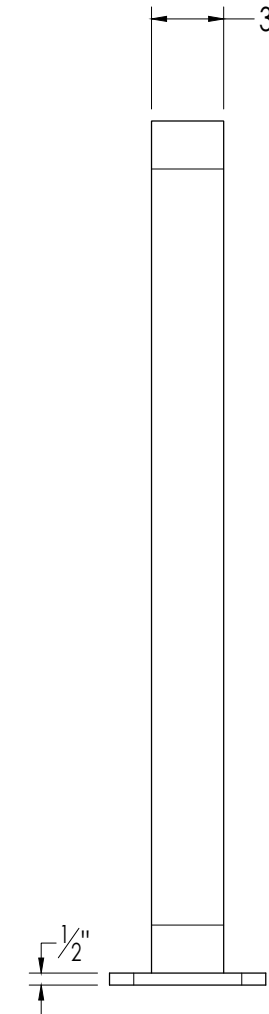

PRODUCT SPECIFICATIONS

ALL ALUMINUM FRAME CONSTRUCTION

POWDER COAT COLOR: _____

MOUNTING TYPE:

- ☐ SURFACE MOUNTED
- ☐ RISER MOUNT
- ☐ EMBEDDED

PRODUCT SHIPS FULLY ASSEMBLED

MOUNTING HARDWARE NOT INCLUDED

SEE INSTALLATION SHEET FOR ADDITIONAL INFORMATION

site pieces

PRODUCT: MONOLINE DUO BIKE RACK - 18" BASE
PRODUCT #: ML-DUO-18

SIZE: 36" X 26" X 3"
APPROXIMATE WEIGHT: 10 LBS
SCALE: 1-1/2"=1'0"

CREATION DATE: 2022-02-24
UPDATED: 3/13/2024

SHEET: 1/1