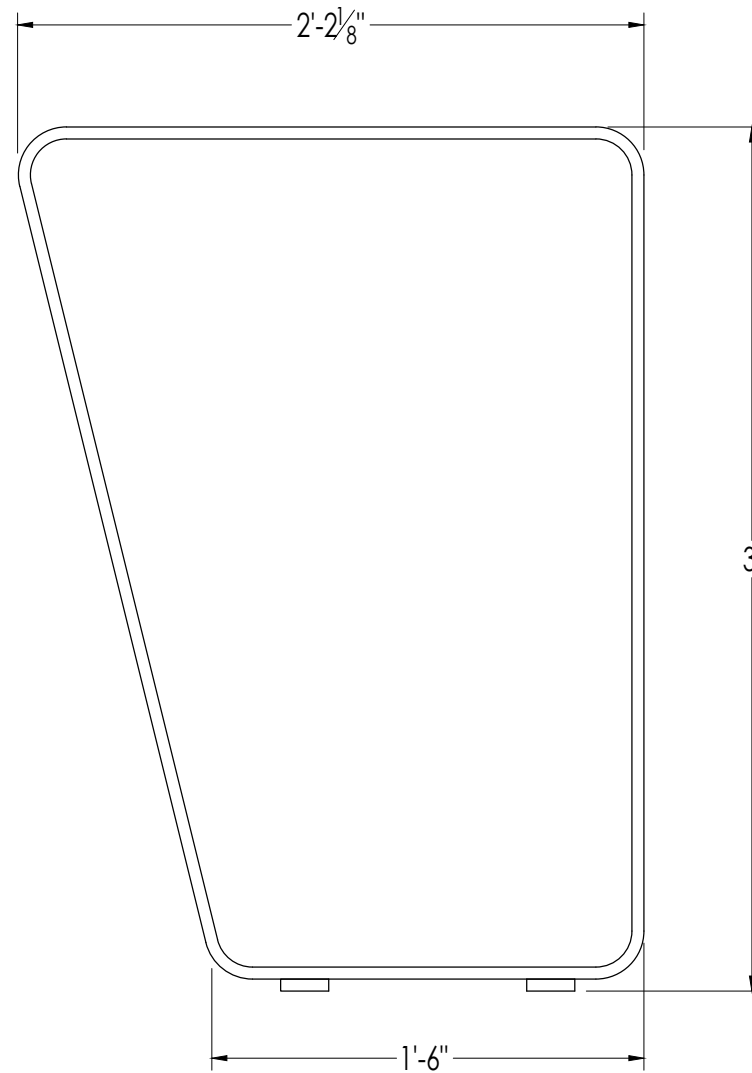

PRODUCT SPECIFICATIONS

ALL ALUMINUM FRAME CONSTRUCTION

POWDER COAT COLOR: _____

MOUNTING TYPE:

- ☐ SURFACE MOUNTED
- ☐ RISER MOUNT
- ☐ EMBEDDED

PRODUCT SHIPS FULLY ASSEMBLED

MOUNTING HARDWARE NOT INCLUDED

SEE INSTALLATION SHEET FOR ADDITIONAL INFORMATION

site pieces

PRODUCT: MONOLINE DUO BIKE RACK - 18" BASE
PRODUCT #: ML-DUO-18

SIZE: 36" X 26" X 3"
APPROXIMATE WEIGHT: 10 LBS
SCALE: 1-1/2"=1'0"

CREATION DATE: 2022-02-24
UPDATED: 3/13/2024

SHEET: 1/1