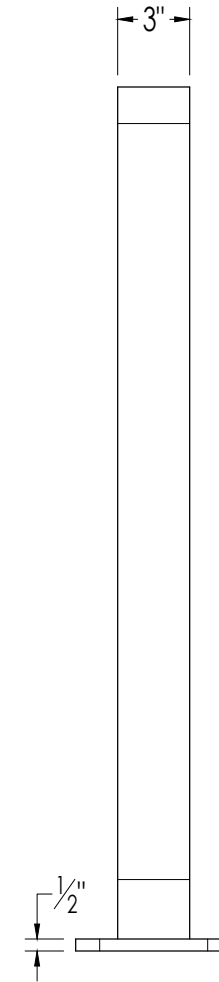

PRODUCT SPECIFICATIONS

ALL ALUMINUM FRAME CONSTRUCTION

POWDER COAT COLOR: _____

MOUNTING TYPE:

- ☐ SURFACE MOUNTED
- ☐ RISER MOUNT
- ☐ EMBEDDED

PRODUCT SHIPS FULLY ASSEMBLED

MOUNTING HARDWARE NOT INCLUDED

SEE INSTALLATION SHEET FOR ADDITIONAL INFORMATION

site pieces

PRODUCT: MONOLINE DUO BIKE RACK - 26" BASE
PRODUCT #: ML-DUO-26

SIZE: 36" X 26" X 3"
APPROXIMATE WEIGHT: 10 LBS
SCALE: 1-1/2"=1'0"

CREATION DATE: 2022-02-24
UPDATED: 3/13/2024

SHEET: 1/1