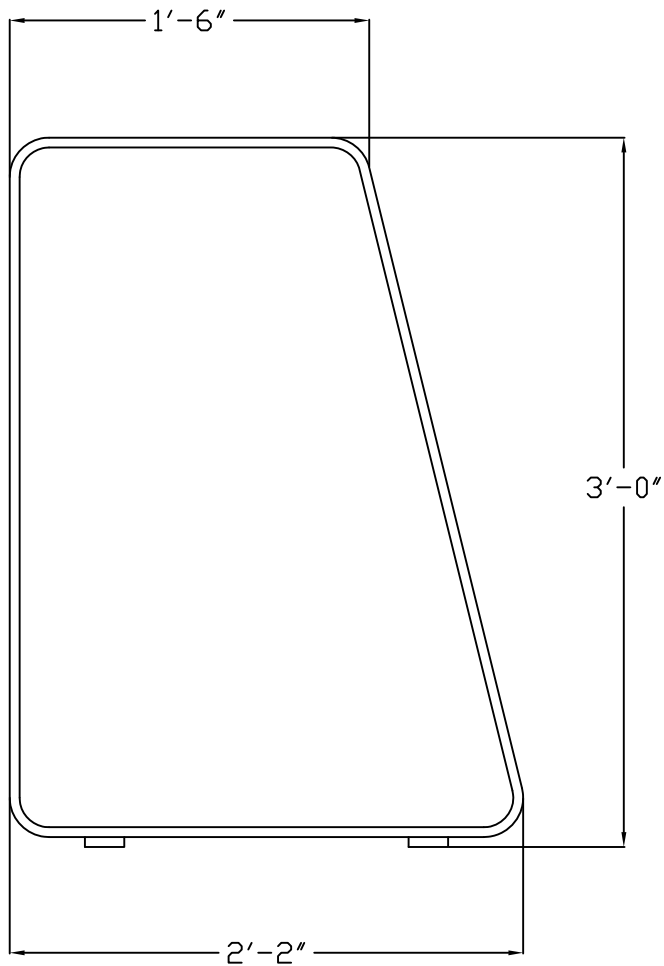

NOTES:

- ALL ALUMINUM CONSTRUCTION
- 1/2" PRE-DRILLED COUNTERSUNK HOLES FOR SURFACE MOUNTING
- SITE PIECES RECOMMENDS STAINLESS STEEL FLAT HEAD DROP-IN ANCHORS
- SHIPS FULLY ASSEMBLED