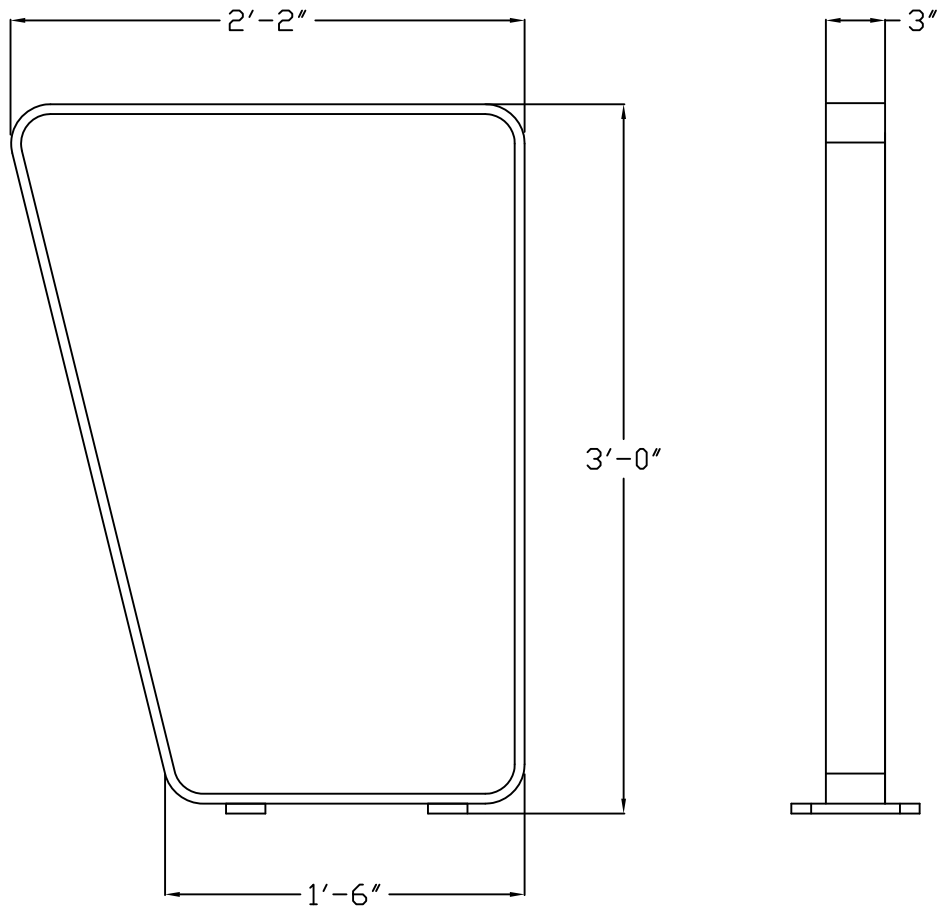

NOTES:

- ALL ALUMINUM CONSTRUCTION
- 1/2" PRE-DRILLED COUNTERSUNK HOLES FOR SURFACE MOUNTING
- SITE PIECES RECOMMENDS STAINLESS STEEL FLAT HEAD DROP-IN ANCHORS
- SHIPS FULLY ASSEMBLED