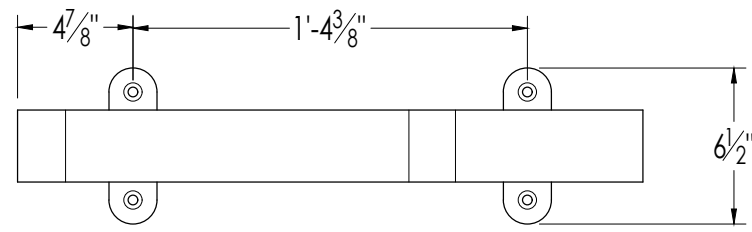

PRODUCT SPECIFICATIONS

ALL ALUMINUM FRAME CONSTRUCTION

POWDER COAT COLOR: _____

MOUNTING TYPE:

- ☐ SURFACE MOUNTED
- ☐ RISER MOUNT
- ☐ EMBEDDED

PRODUCT SHIPS FULLY ASSEMBLED

MOUNTING HARDWARE NOT INCLUDED

SEE INSTALLATION SHEET FOR ADDITIONAL INFORMATION

site pieces

PRODUCT: MONOLINE DUO BIKE RACK - 26" BASE
PRODUCT #: ML-DUO-26

SIZE: 36" X 26" X 3"
APPROXIMATE WEIGHT: 10 LBS
SCALE: 1-1/2"=1'0"

CREATION DATE: 2022-02-24
UPDATED: 3/13/2024

SHEET: 1/1