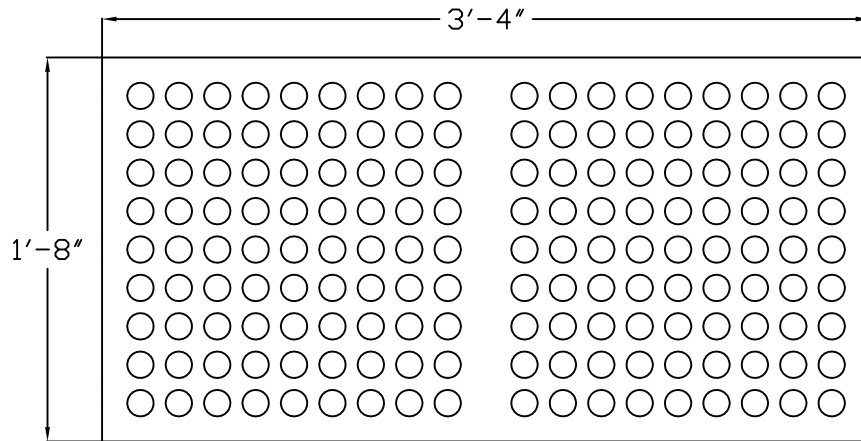

NOTES:

- FRAME: ALL ALUMINUM CONSTRUCTION
- 1/2" ALUMINUM GLIDES W/ 1/2" PRE-DRILLED COUNTERSUNK HOLE FOR SURFACE MOUNTING
- SITE PIECES RECOMMENDS STAINLESS STEEL DROP-IN ANCHORS W/ FLAT HEAD
- SHIPS FULLY ASSEMBLED