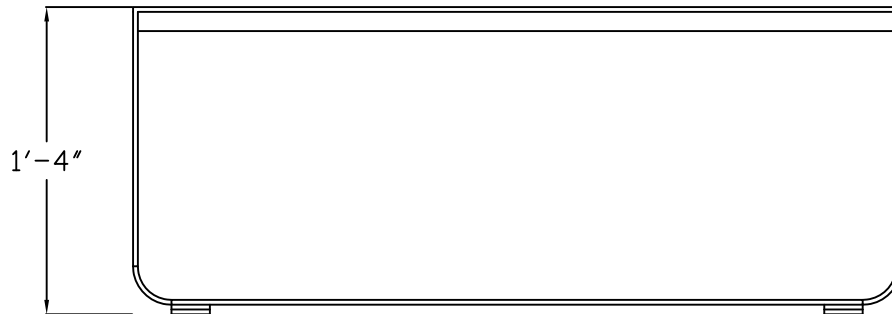

GENERAL NOTES: NOT DRAWN TO SCALE - CRITICAL DIMENSIONS

ALL DIMENSIONS ARE NOMINAL. ANY AND ALL INFORMATION ON THIS DRAWING IS PROPRIETARY AND BELONGS TO SITE PIECES, LLC. THIS DRAWING MAY NOT BE ALTERED WITHOUT PERMISSION FROM SITE PIECES, LLC. PO BOX 16870 DENVER, CO 80216

PRODUCT: ML-OST-RECT4016-PT
DESCRIPTION: MONOLINE 40x20x16 OPEN SIDE STOOL | PERF TOP

FINISHES: SEE PRODUCT MATERIAL SHEETS
SCALE: NTS

site pieces

SITE PIECES
PO BOX 16870
DENVER, CO 80216
800.484.0797
www.sitepieces.com
hello@sitepieces.com