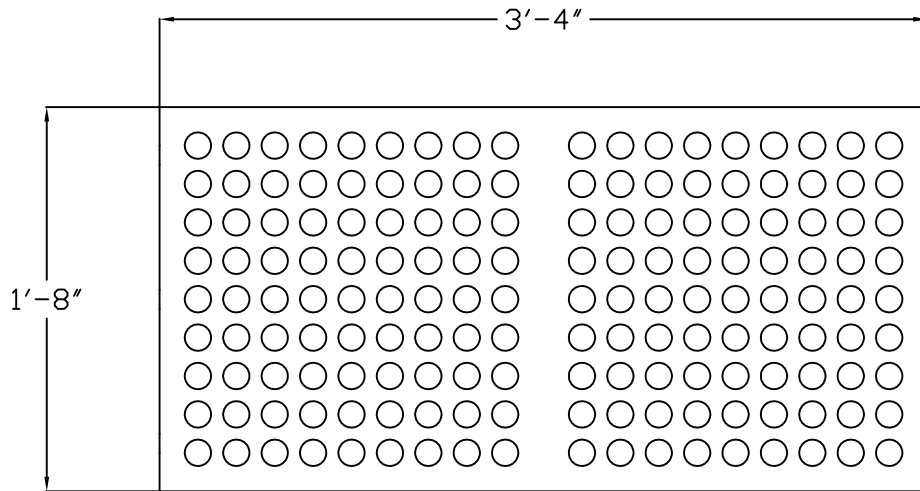

PRODUCT: ML-OST-RECT4016-PT
DESCRIPTION: MONOLINE 40x20x16 OPEN SIDE STOOL | PERF TOP

FINISHES: SEE PRODUCT MATERIAL SHEETS
SCALE: NTS

site pieces

SITE PIECES
 PO BOX 16870
 DENVER, CO 80216
 800.484.0797
 www.sitepieces.com
 hello@sitepieces.com