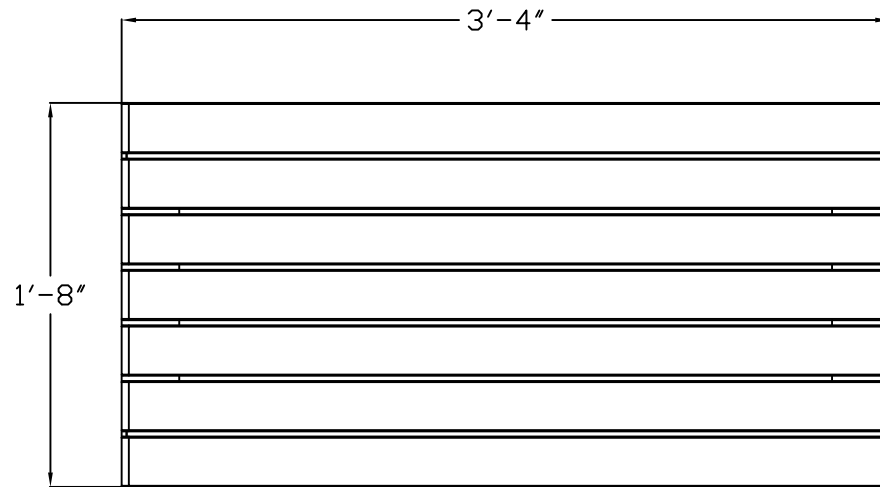

NOTES:

- FRAME: ALL ALUMINUM CONSTRUCTION
- 1/2" ALUMINUM GLIDES W/ 1/2" PRE-DRILLED COUNTERSUNK HOLE FOR SURFACE MOUNTING
- THERMORY (N. WHITE ASH) OR ALUMINUM SLATS
- SITE PIECES RECOMMENDS STAINLESS STEEL DROP-IN ANCHORS W/ FLAT HEAD
- SHIPS FULLY ASSEMBLED