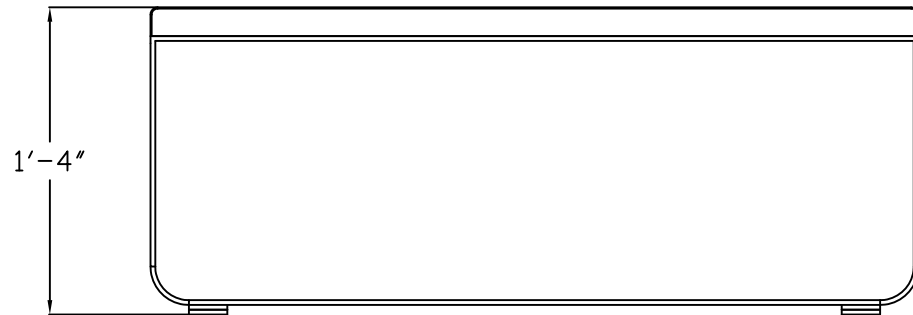

product:	length:	width:	height:
ML-OST-RECT4016	40"	20"	16"
ML-OST-RECT4030	40"	20"	30"

NOTES:

- FRAME: ALL ALUMINUM CONSTRUCTION
- 1/2" ALUMINUM GLIDES W/ 1/2" PRE-DRILLED COUNTERSUNK HOLE FOR SURFACE MOUNTING
- THERMORY (N. WHITE ASH) OR ALUMINUM SLATS
- SITE PIECES RECOMMENDS STAINLESS STEEL DROP-IN ANCHORS W/ FLAT HEAD
- SHIPS FULLY ASSEMBLED