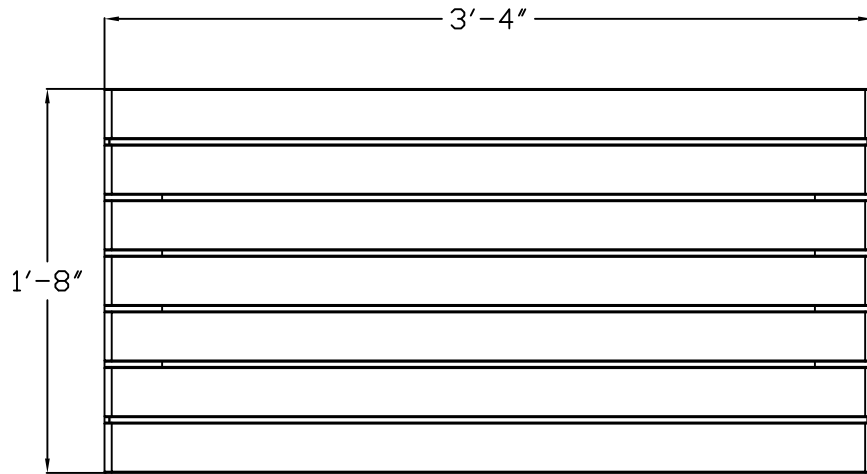

product:	length:	width:	height:
ML-OST-RECT4016	40"	20"	16"
ML-OST-RECT4030	40"	20"	30"

NOTES:

- FRAME: ALL ALUMINUM CONSTRUCTION
- 1/2" ALUMINUM GLIDES W/ 1/2" PRE-DRILLED COUNTERSUNK HOLE FOR SURFACE MOUNTING
- THERMORY (N. WHITE ASH) OR ALUMINUM SLATS
- SITE PIECES RECOMMENDS STAINLESS STEEL DROP-IN ANCHORS W/ FLAT HEAD
- SHIPS FULLY ASSEMBLED