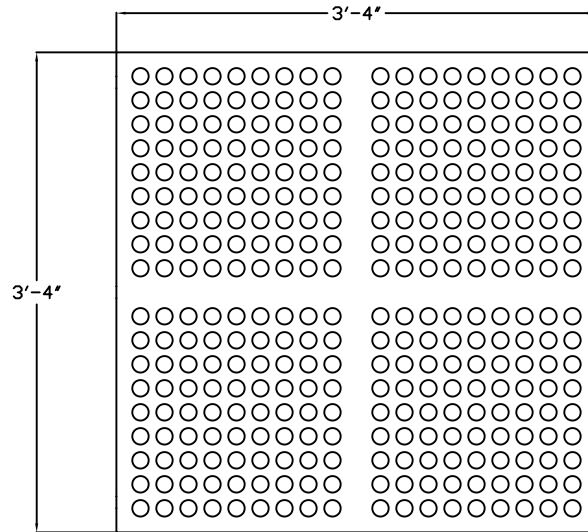

NOTES:

- FRAME: ALL ALUMINUM CONSTRUCTION
- 1/2" ALUMINUM GLIDES W/ 1/2" PRE-DRILLED COUNTERSUNK HOLE FOR SURFACE MOUNTING
- SITE PIECES RECOMMENDS STAINLESS STEEL DROP-IN ANCHORS W/ FLAT HEAD
- SHIPS FULLY ASSEMBLED