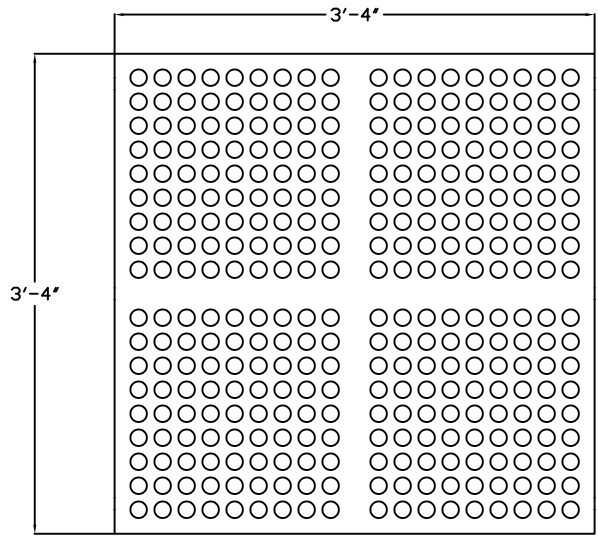

1. NOTES:
2. FRAME: ALL ALUMINUM CONSTRUCTION
   - 1/2" ALUMINUM GLIDES W/ 1/2" PRE-DRILLED COUNTERSUNK HOLE FOR SURFACE MOUNTING
   - SITE PIECES RECOMMENDS STAINLESS STEEL DROP-IN ANCHORS W/ FLAT HEAD
   - SHIPS FULLY ASSEMBLED