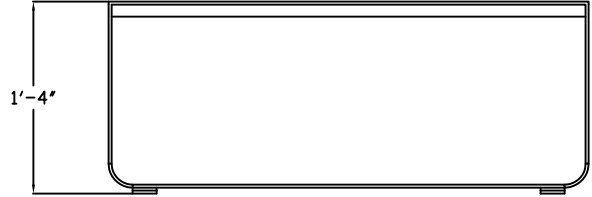

GENERAL NOTES: NOT DRAWN TO SCALE - CRITICAL DIMENSIONS

ALL DIMENSIONS ARE NOMINAL. ANY AND ALL INFORMATION ON THIS DRAWING IS PROPRIETARY AND BELONGS TO SITE PIECES, LLC. THIS DRAWING MAY NOT BE ALTERED WITHOUT PERMISSION FROM SITE PIECES, LLC. PO BOX 16870 DENVER, CO 80216

PRODUCT: ML-OST-SQ4016-PT
DESCRIPTION: MONOLINE 40x40x16 OPEN SIDE STOOL | PERF TOP

FINISHES: SEE PRODUCT MATERIAL SHEETS
SCALE: NTS

SITE PIECES
PO BOX 16870
DENVER, CO 80216
800.484.0797
www.sitepieces.com
hello@sitepieces.com