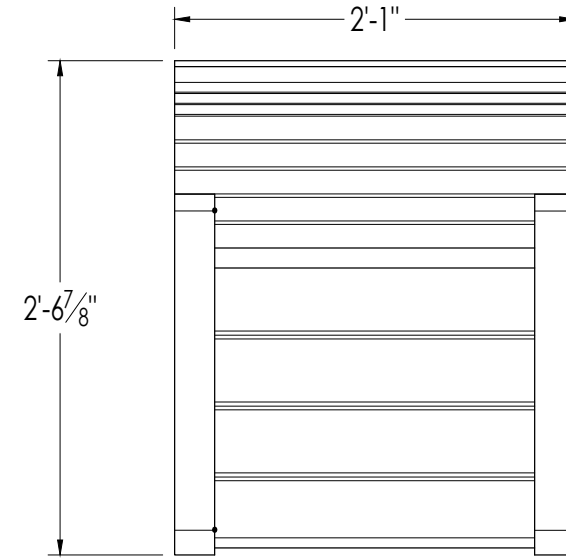

PRODUCT SPECIFICATIONS

ALL ALUMINUM FRAME CONSTRUCTION

POWDER COAT COLOR: _____

SLAT TYPE:

- ☐ THERMORY ASH
- ☐ KEBONY CLEAR
- ☐ POWDER COATED ALUMINUM

COLOR: _____

- ☐ DESIGNER ALUMINUM (DARK WALNUT)
- ☐ DESIGNER ALUMINUM (DARK CHERRY)
- ☐ OTHER

MOUNTING TYPE:

- ☐ FREESTANDING

PRODUCT SHIPS FULLY ASSEMBLED

MOUNTING HARDWARE NOT INCLUDED

SEE INSTALLATION SHEET FOR ADDITIONAL INFORMATION

site pieces

PRODUCT: MONOLINE ROCKER - WIDE SLATS
PRODUCT #: ML-RCKR-W

SIZE: 25" X 31" X 44"
APPROXIMATE WEIGHT: 55 LBS
SCALE: 1"=1'0"

CREATION DATE: 2022-02-24
UPDATED: 3/13/2024

SHEET: 1/1