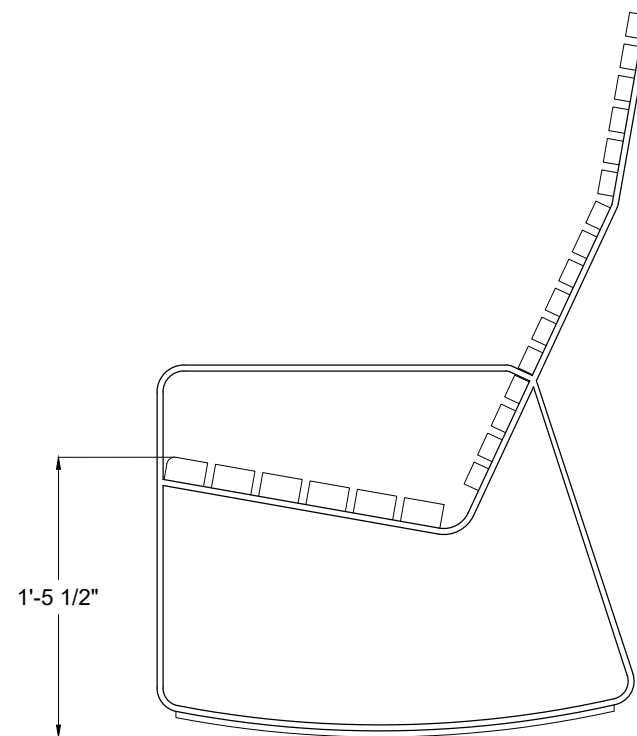

PRODUCT SPECIFICATIONS

ALL ALUMINUM FRAME CONSTRUCTION

POWDER COAT COLOR: _____

SLAT TYPE:

- ☐ THERMORY ASH
- ☐ KEBONY CLEAR
- ☐ POWDER COATED ALUMINUM
  COLOR: _____
- ☐ DESIGNER ALUMINUM (DARK WALNUT)
- ☐ DESIGNER ALUMINUM (DARK CHERRY)
- ☐ OTHER

MOUNTING TYPE:

- ☐ FREESTANDING

PRODUCT SHIPS FULLY ASSEMBLED

MOUNTING HARDWARE NOT INCLUDED

SEE INSTALLATION SHEET FOR ADDITIONAL INFORMATION

site pieces

PRODUCT: MONOLINE ROCKER - NARROW SLATS
PRODUCT #: ML-RCKR-N

SIZE: 25" X 31" X 44"
APPROXIMATE WEIGHT: 55 LBS
SCALE: 1"=1'0"

CREATION DATE: 2022-02-24
UPDATED: 3/13/2024

SHEET: 1/1