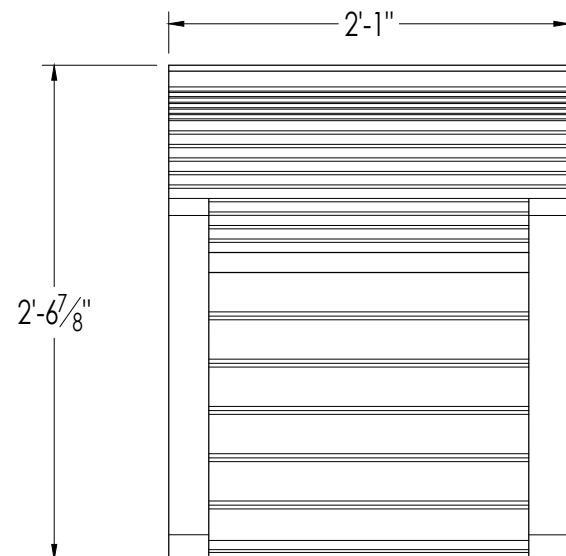

PRODUCT SPECIFICATIONS

ALL ALUMINUM FRAME CONSTRUCTION

POWDER COAT COLOR: _____

SLAT TYPE:

- ☐ THERMORY ASH
- ☐ KEBONY CLEAR
- ☐ POWDER COATED ALUMINUM
  COLOR: _____
- ☐ DESIGNER ALUMINUM (DARK WALNUT)
- ☐ DESIGNER ALUMINUM (DARK CHERRY)
- ☐ OTHER

MOUNTING TYPE:

- ☐ FREESTANDING

PRODUCT SHIPS FULLY ASSEMBLED

MOUNTING HARDWARE NOT INCLUDED

SEE INSTALLATION SHEET FOR ADDITIONAL INFORMATION

site pieces

PRODUCT: MONOLINE ROCKER - NARROW SLATS
PRODUCT #: ML-RCKR-N

SIZE: 25" X 31" X 44"
APPROXIMATE WEIGHT: 55 LBS
SCALE: 1"=1'0"

CREATION DATE: 2022-02-24
UPDATED: 3/13/2024

SHEET: 1/1