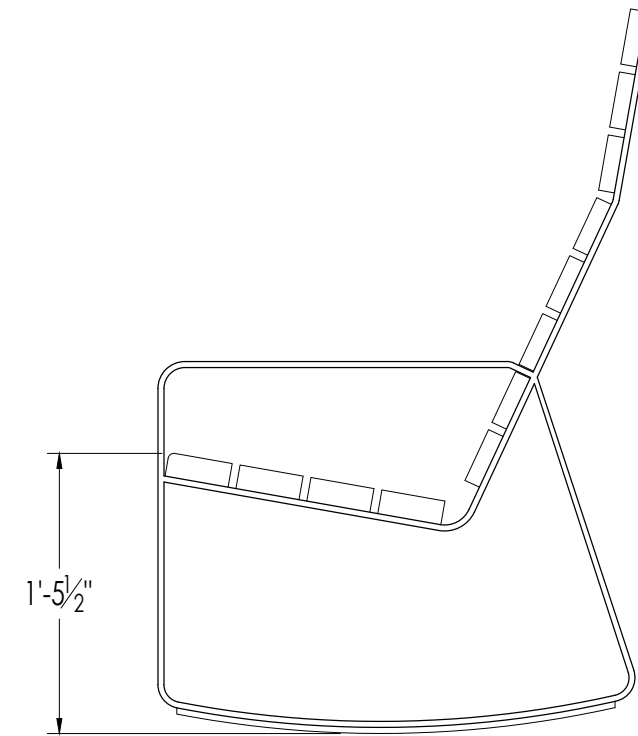

PRODUCT SPECIFICATIONS

ALL ALUMINUM FRAME CONSTRUCTION

POWDER COAT COLOR: _____

SLAT TYPE:

- ☐ THERMORY ASH
- ☐ KEBONY CLEAR
- ☐ POWDER COATED ALUMINUM

COLOR: _____

- ☐ DESIGNER ALUMINUM (DARK WALNUT)
- ☐ DESIGNER ALUMINUM (DARK CHERRY)
- ☐ OTHER

MOUNTING TYPE:

- ☐ FREESTANDING

PRODUCT SHIPS FULLY ASSEMBLED

MOUNTING HARDWARE NOT INCLUDED

SEE INSTALLATION SHEET FOR ADDITIONAL INFORMATION

site pieces

PRODUCT: MONOLINE ROCKER - WIDE SLATS
PRODUCT #: ML-RCKR-W

SIZE: 25" X 31" X 44"
APPROXIMATE WEIGHT: 55 LBS
SCALE: 1"=1'0"

CREATION DATE: 2022-02-24
UPDATED: 3/13/2024

SHEET: 1/1