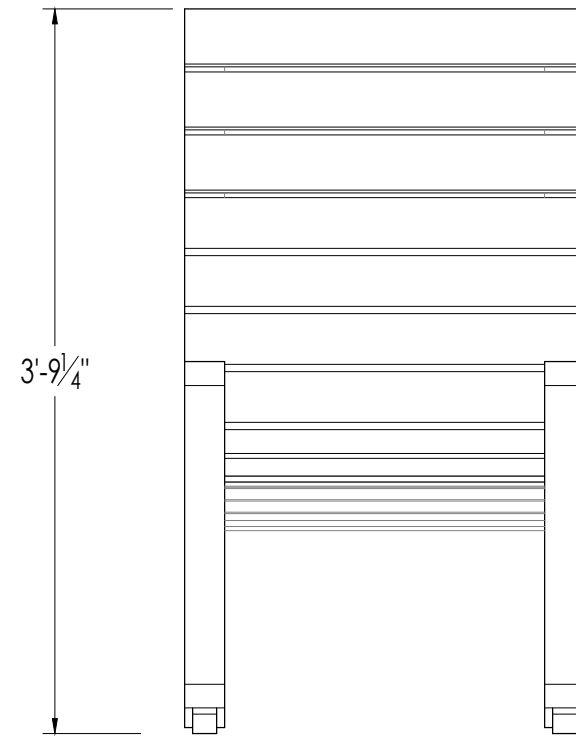

PRODUCT SPECIFICATIONS

ALL ALUMINUM FRAME CONSTRUCTION

POWDER COAT COLOR: _____

SLAT TYPE:

- ☐ THERMORY ASH
- ☐ KEBONY CLEAR
- ☐ POWDER COATED ALUMINUM

COLOR: _____

- ☐ DESIGNER ALUMINUM (DARK WALNUT)
- ☐ DESIGNER ALUMINUM (DARK CHERRY)
- ☐ OTHER

MOUNTING TYPE:

- ☐ FREESTANDING

PRODUCT SHIPS FULLY ASSEMBLED

MOUNTING HARDWARE NOT INCLUDED

SEE INSTALLATION SHEET FOR ADDITIONAL INFORMATION

site pieces

PRODUCT: MONOLINE ROCKER - WIDE SLATS
PRODUCT #: ML-RCKR-W

SIZE: 25" X 31" X 44"
APPROXIMATE WEIGHT: 55 LBS
SCALE: 1"=1'0"

CREATION DATE: 2022-02-24
UPDATED: 3/13/2024

SHEET: 1/1