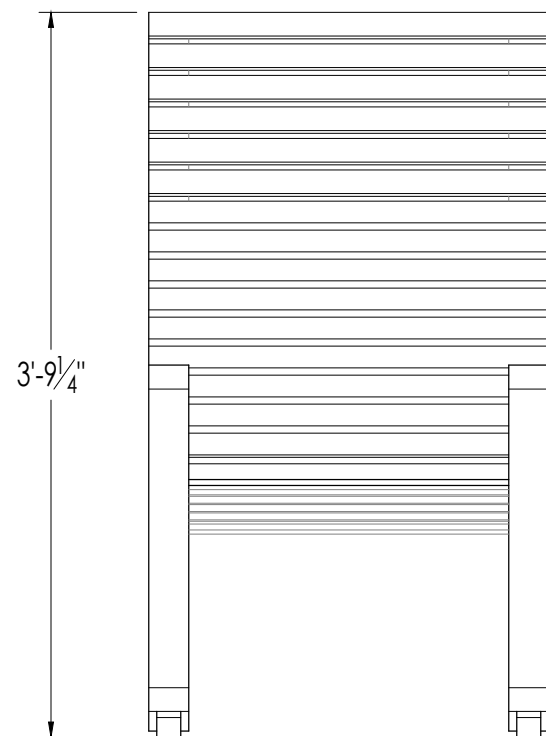

PRODUCT SPECIFICATIONS

ALL ALUMINUM FRAME CONSTRUCTION

POWDER COAT COLOR: _____

SLAT TYPE:

- ☐ THERMORY ASH
- ☐ KEBONY CLEAR
- ☐ POWDER COATED ALUMINUM
  COLOR: _____
- ☐ DESIGNER ALUMINUM (DARK WALNUT)
- ☐ DESIGNER ALUMINUM (DARK CHERRY)
- ☐ OTHER

MOUNTING TYPE:

- ☐ FREESTANDING

PRODUCT SHIPS FULLY ASSEMBLED

MOUNTING HARDWARE NOT INCLUDED

SEE INSTALLATION SHEET FOR ADDITIONAL INFORMATION

site pieces

PRODUCT: MONOLINE ROCKER - NARROW SLATS
PRODUCT #: ML-RCKR-N

SIZE: 25" X 31" X 44"
APPROXIMATE WEIGHT: 55 LBS
SCALE: 1"=1'0"

CREATION DATE: 2022-02-24
UPDATED: 3/13/2024

SHEET: 1/1