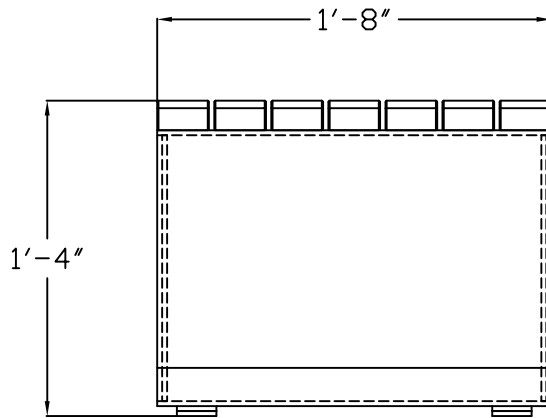

product:	length:	width:	height:
ML-SSST-RECT4016	40"	20"	16"
ML-SSST-RECT4030	40"	20"	30"

NOTES:

- FRAME: ALL ALUMINUM CONSTRUCTION
- 1/2" ALUMINUM GLIDES W/ ACETAL PROTECTIVE CAPS
- THERMORY (N. WHITE ASH) OR ALUMINUM SLATS
- SHIPS FULLY ASSEMBLED

PRODUCT: ML-SSST-RECT4016

DESCRIPTION: MONOLINE SOLID SERIES 40x20x16 STOOL

FINISHES: SEE PRODUCT MATERIAL SHEETS

SCALE: NTS

*site pieces*

SITE PIECES  
3000 LAWRENCE STREET #57  
DENVER, CO 80205

800.484.0797  
www.sitepieces.com  
hello@sitepieces.com