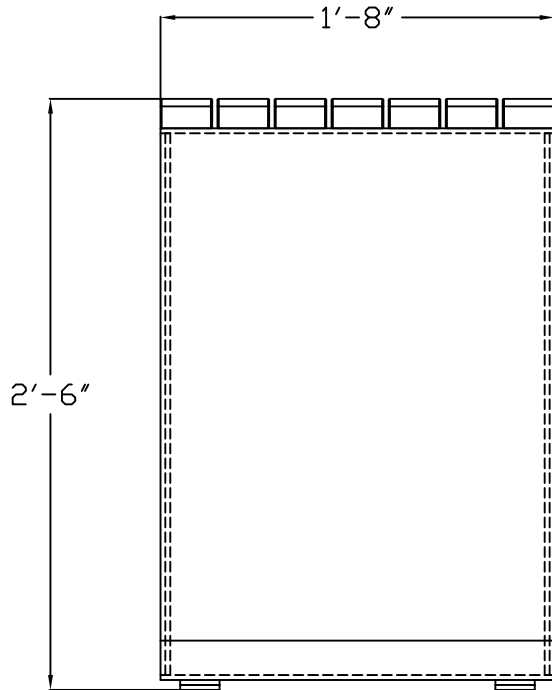

NOTES:

- FRAME: ALL ALUMINUM CONSTRUCTION
- 1/2" ALUMINUM GLIDES W/ ACETAL PROTECTIVE CAPS
- THERMORY (N. WHITE ASH) OR ALUMINUM SLATS
- SHIPS FULLY ASSEMBLED

GENERAL NOTES: NOT DRAWN TO SCALE - CRITICAL DIMENSIONS

ALL DIMENSIONS ARE NOMINAL. ANY AND ALL INFORMATION ON THIS DRAWING IS PROPRIETARY AND BELONGS TO SITE PIECES, LLC. THIS DRAWING MAY NOT BE ALTERED WITHOUT PERMISSION FROM SITE PIECES, LLC. 3000 LAWRENCE ST. #57 DENVER, CO 80205

PRODUCT: ML-SSST-RECT4030

DESCRIPTION: MONOLINE SOLID SERIES 40x20x30 STOOL

FINISHES: SEE PRODUCT MATERIAL SHEETS

SCALE: NTS

site pieces

SITE PIECES
3000 LAWRENCE STREET #57
DENVER, CO 80205

800.484.0797
www.sitepieces.com
hello@sitepieces.com