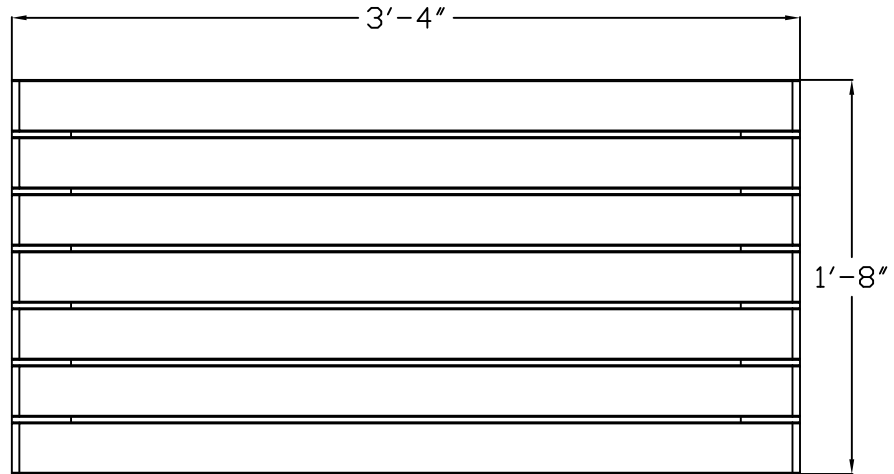

NOTES:

- FRAME: ALL ALUMINUM CONSTRUCTION
- 1/2" ALUMINUM GLIDES W/ ACETAL PROTECTIVE CAPS
- THERMORY (N. WHITE ASH) OR ALUMINUM SLATS
- SHIPS FULLY ASSEMBLED

GENERAL NOTES: NOT DRAWN TO SCALE - CRITICAL DIMENSIONS

ALL DIMENSIONS ARE NOMINAL. ANY AND ALL INFORMATION ON THIS DRAWING IS PROPRIETARY AND BELONGS TO SITE PIECES, LLC. THIS DRAWING MAY NOT BE ALTERED WITHOUT PERMISSION FROM SITE PIECES, LLC. 3000 LAWRENCE ST. #57 DENVER, CO 80205

PRODUCT: ML-SSST-RECT4030

DESCRIPTION: MONOLINE SOLID SERIES 40x20x30 STOOL

FINISHES: SEE PRODUCT MATERIAL SHEETS

SCALE: NTS

site pieces

SITE PIECES
3000 LAWRENCE STREET #57
DENVER, CO 80205

800.484.0797
www.sitepieces.com
hello@sitepieces.com