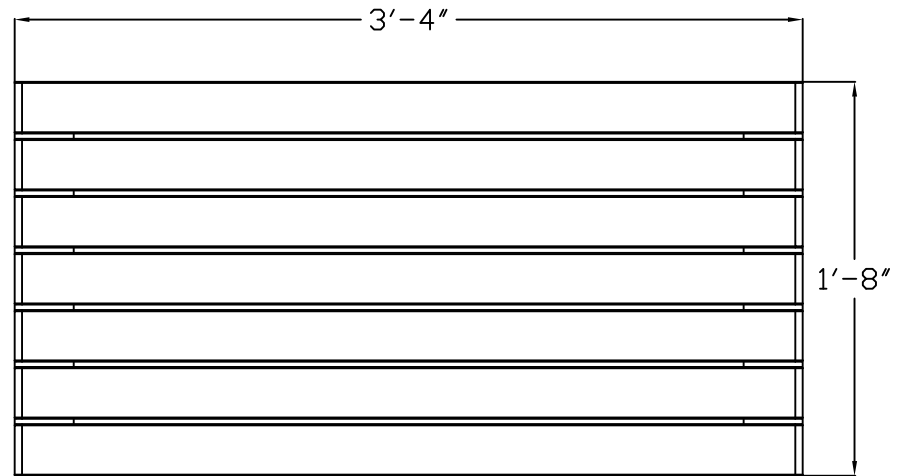

# MONOLINE SOLID SERIES 40X20 STOOLS

The Monoline Solid Series Stools are playful pieces that provide flexibility and freedom to both the designer and end-user. Push them together for a platform, line them up for a bench, or use the two heights to create stadium style seating.

product:	length:	width:	height:
ML-SSST-RECT4016	40"	20"	16"
ML-SSST-RECT4030	40"	20"	30"

NOTES:

- FRAME: ALL ALUMINUM CONSTRUCTION
- 1/2" ALUMINUM GLIDES W/ ACETAL PROTECTIVE CAPS
- THERMORY (N. WHITE ASH) OR ALUMINUM SLATS
- SHIPS FULLY ASSEMBLED