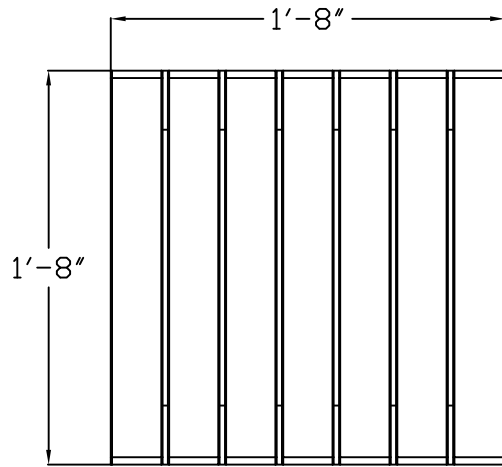

MONOLINE SOLID SERIES 20X20 STOOLS

The Monoline Solid Series Stools are playful pieces that provide flexibility and freedom to both the designer and end-user. Push them together for a platform, line them up for a bench, or use the two heights to create stadium style seating.

product:	length:	width:	height:
ML-SSST-SQ2016	20"	20"	16"
ML-SSST-SQ2030	20"	20"	30"

NOTES:

- FRAME: ALL ALUMINUM CONSTRUCTION
- 1/2" ALUMINUM GLIDES W/ ACETAL PROTECTIVE CAPS
- THERMORY (N. WHITE ASH) OR ALUMINUM SLATS
- SHIPS FULLY ASSEMBLED

PRODUCT: ML-SSST-SQ2016

DESCRIPTION: MONOLINE SOLID SERIES 20x20x16 STOOL

FINISHES: SEE PRODUCT MATERIAL SHEETS

SCALE: NTS

site pieces

SITE PIECES
3000 LAWRENCE STREET #57
DENVER, CO 80205

800.484.0797
www.sitepieces.com
hello@sitepieces.com