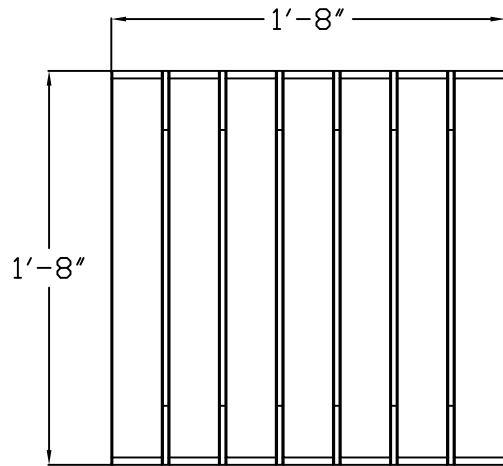

product:	length:	width:	height:
ML-SSST-SQ2016	20"	20"	16"
ML-SSST-SQ2030	20"	20"	30"

NOTES:

- FRAME: ALL ALUMINUM CONSTRUCTION
- 1/2" ALUMINUM GLIDES W/ ACETAL PROTECTIVE CAPS
- THERMORY (N. WHITE ASH) OR ALUMINUM SLATS
- SHIPS FULLY ASSEMBLED

PRODUCT: ML-SSST-SQ2016

DESCRIPTION: MONOLINE SOLID SERIES 20x20x16 STOOL

FINISHES: SEE PRODUCT MATERIAL SHEETS

SCALE: NTS

site pieces

SITE PIECES
3000 LAWRENCE STREET #57
DENVER, CO 80205

800.484.0797
www.sitepieces.com
hello@sitepieces.com

NOTES:

- FRAME: ALL ALUMINUM CONSTRUCTION
- 1/2" ALUMINUM GLIDES W/ ACETAL PROTECTIVE CAPS
- THERMORY (N. WHITE ASH) OR ALUMINUM SLATS
- SHIPS FULLY ASSEMBLED

GENERAL NOTES: NOT DRAWN TO SCALE - CRITICAL DIMENSIONS