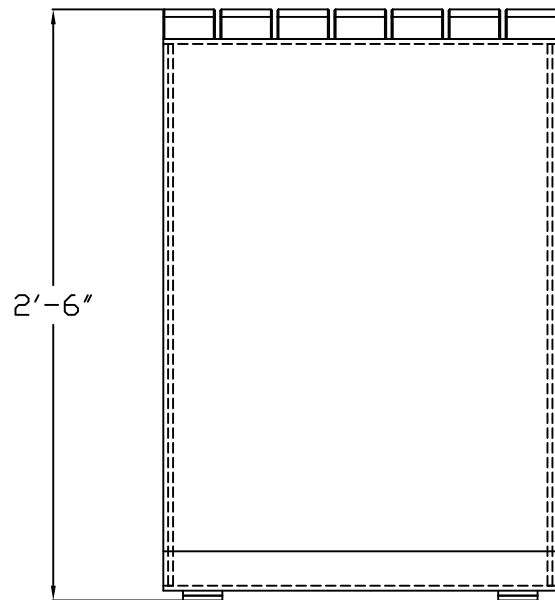

GENERAL NOTES: NOT DRAWN TO SCALE - CRITICAL DIMENSIONS

ALL DIMENSIONS ARE NOMINAL. ANY AND ALL INFORMATION ON THIS DRAWING IS PROPRIETARY AND BELONGS TO SITE PIECES, LLC. THIS DRAWING MAY NOT BE ALTERED WITHOUT PERMISSION FROM SITE PIECES, LLC. 3000 LAWRENCE ST. #57 DENVER, CO 80205

PRODUCT: ML-SSST-SQ2030

DESCRIPTION: MONOLINE SOLID SERIES 20x20x30 STOOL

FINISHES: SEE PRODUCT MATERIAL SHEETS

SCALE: NTS

site pieces

SITE PIECES
3000 LAWRENCE STREET #57
DENVER, CO 80205

800.484.0797
www.sitepieces.com
hello@sitepieces.com